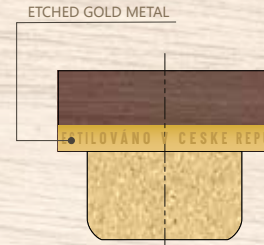

# Customizing

EMBOSS LETTERS

DEBOSS OUTER RING

Projecting image

KOTOPACK

+34.609.306.504  
jcotrina@kotopack.com  
www.kotopack.com