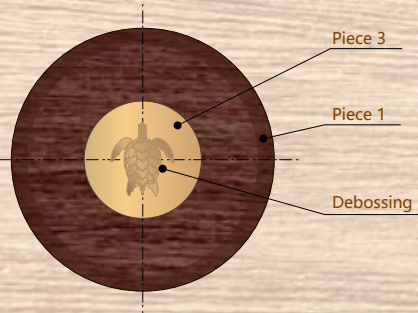

# Customizing

EMBOSS LETTERS

DEBOSS OUTER RING

Projecting image

KOTOPACK

+34.609.306.504  
jcotrina@kotopack.com  
www.kotopack.com