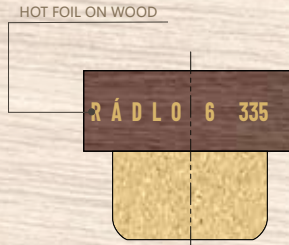

# Customizing

EMBOSS LETTERS

DEBOSS OUTER RING

Projecting image

KOTOPACK

+34.609.306.504  
jcotrina@kotopack.com  
www.kotopack.com