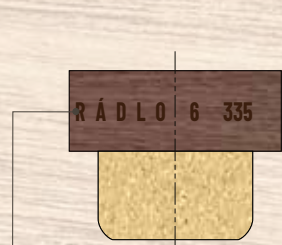

# Customizing

EMBOSS LETTERS

DEBOSS OUTER RING

Projecting image

KOTOPACK

+34.609.306.504  
jcotrina@kotopack.com  
www.kotopack.com